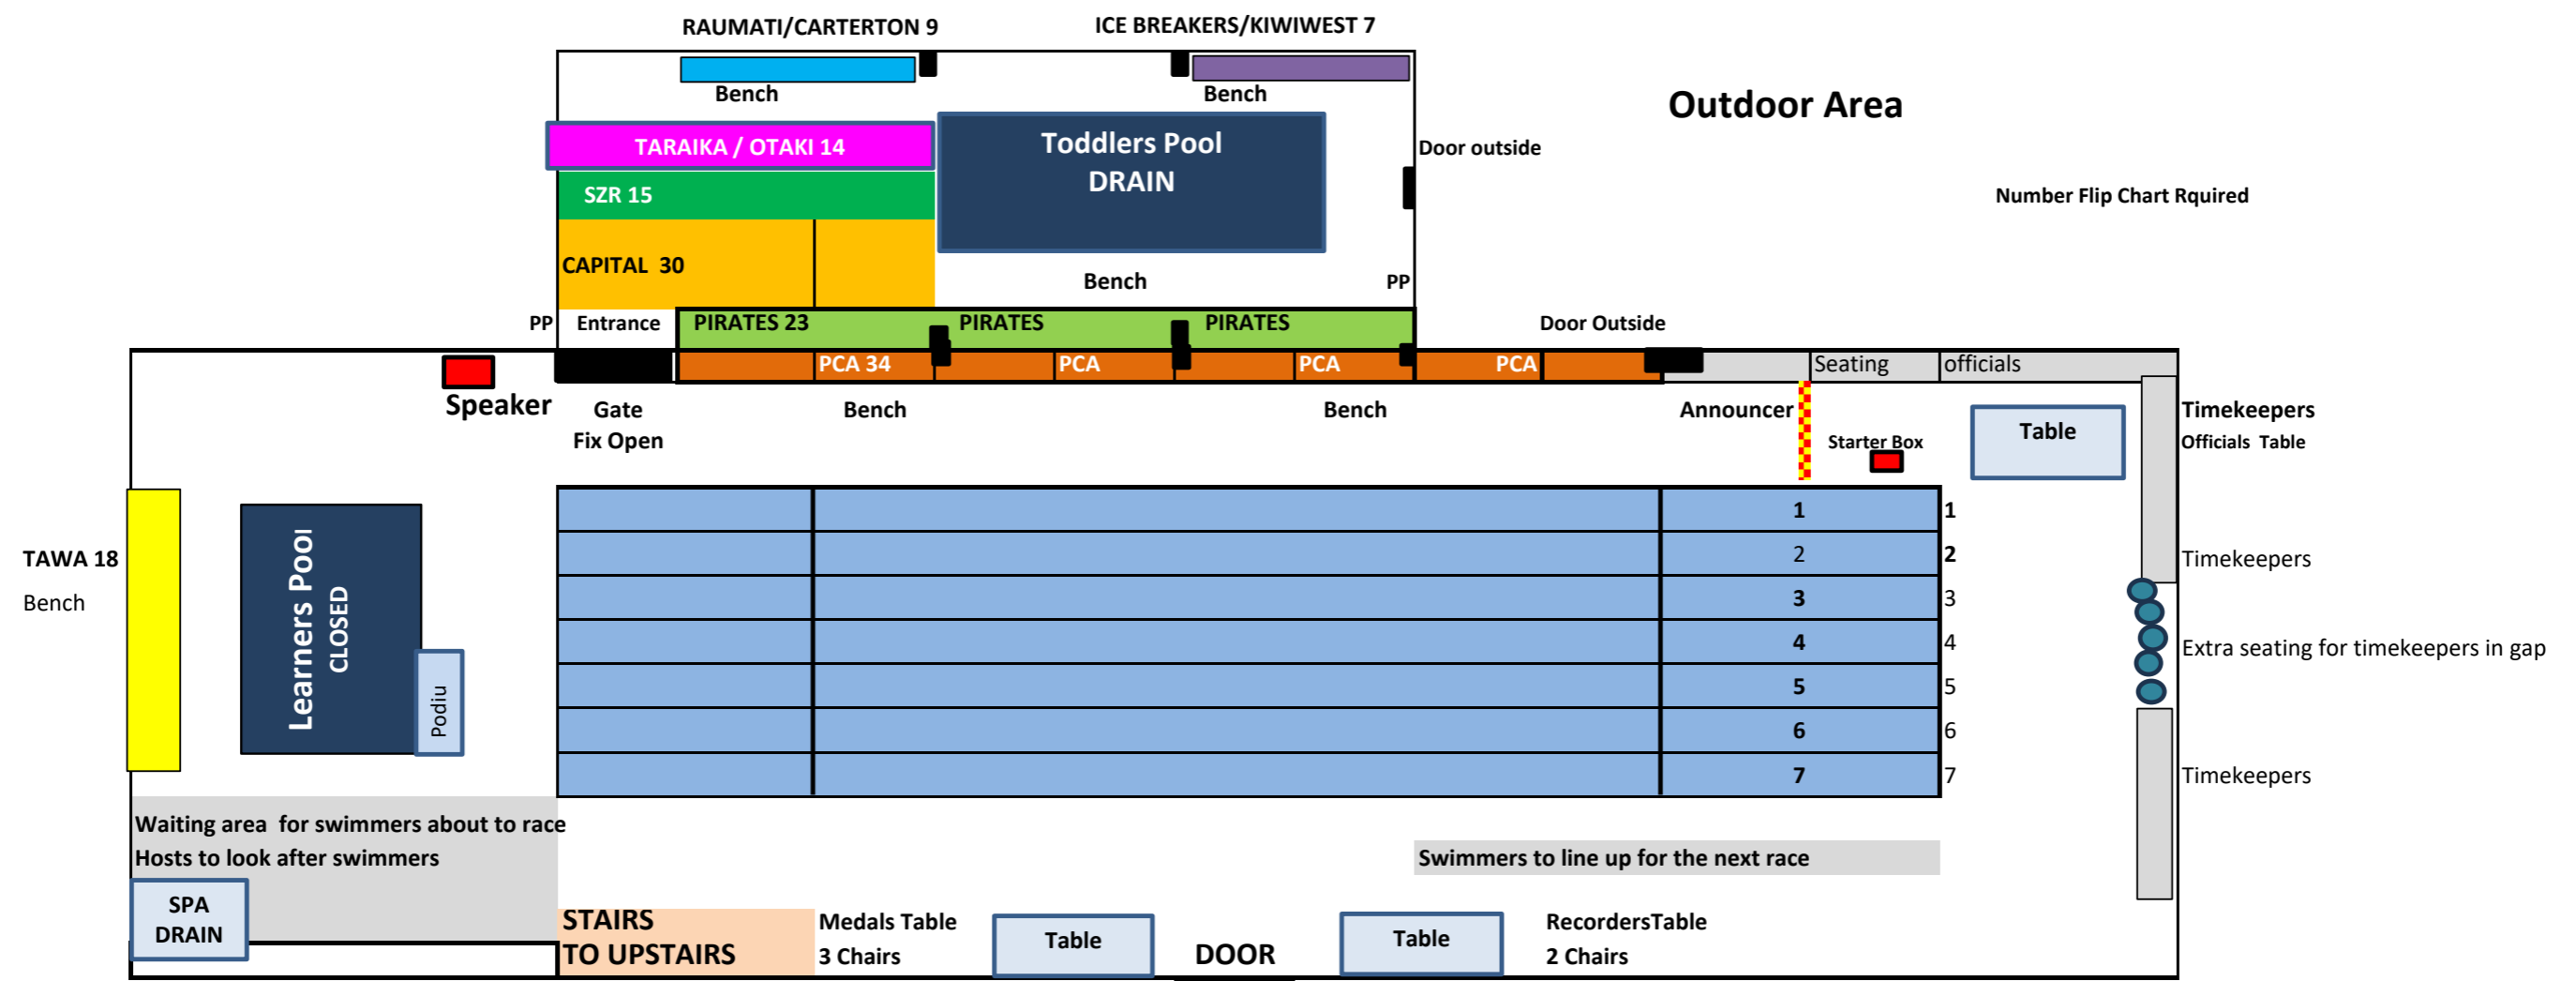

Tawa Pool Seating Plan for Saturday 27 July - SW Junior Sprint Challenge

**Spectators Must Be Upstairs -
No Swimmers Allowed
Max 50 Spectators**

Club Numbers	TM	Total	Coaches	
PCA	30	4	34	3
CAPITAL	26	4	30	3
PIRATES	20	3	23	2
TAWA	15	3	18	2
SZR	12	3	15	2
TARAIIKA	10	2	12	1
RAUMATI	4	1	5	1
CARTERTON	3	1	4	1
ICE B	3	1	4	1
KIWIWEST	2	1	3	1
OTAKI	1	1	2	1
		150	18	

Total Number 168